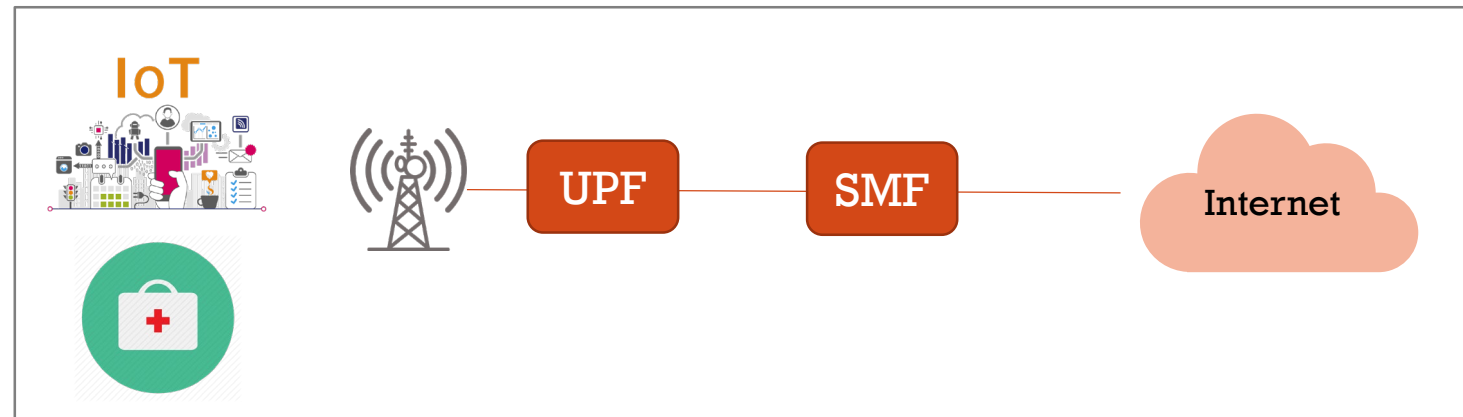

MOBILE EDGE COMPUTING (MEC)