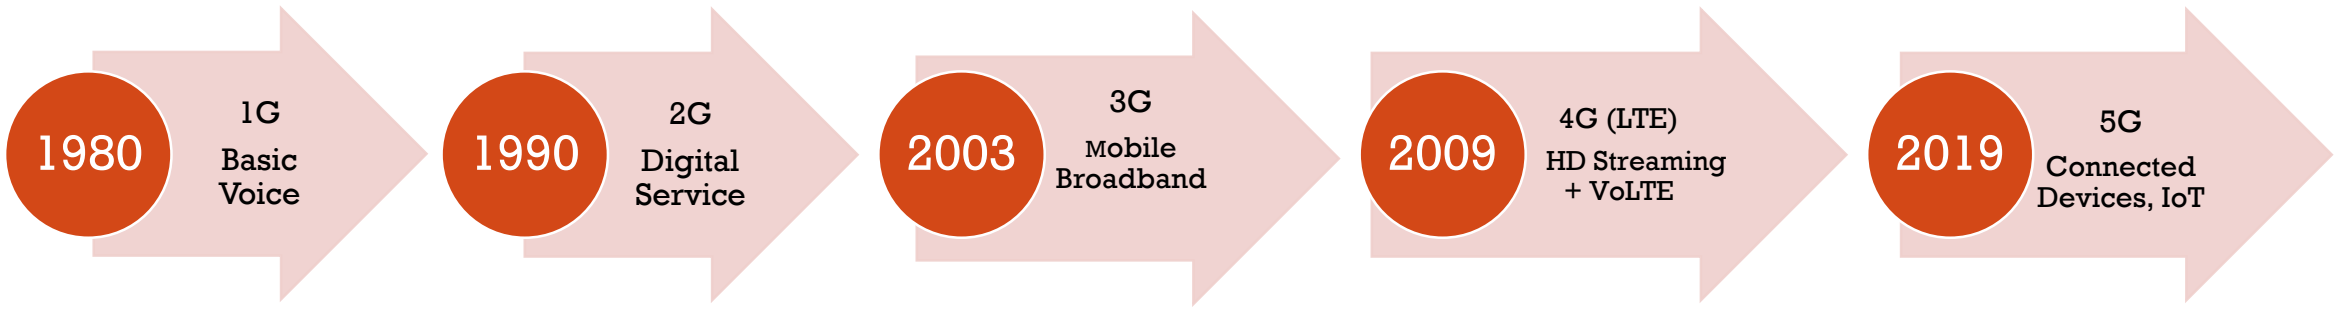

CORE NETWORK

Rahul Pal

Packet Core Design

T-Mobile USA

MOBILE EVOLUTION TO 5G

CORE NETWORK EVOLUTION TO 5G

<p>Voice centric NW</p> <p>Advance Mobile Phone Service (AMPS)</p> <p>Analog transmission of signal</p>	<p>SS7/IP based Data NW</p> <p>Circuit Switch Support for Voice</p> <p>Control Plane - SGSN, GGSN, PCRF, HLR, MSC, VLR</p> <p>User Plane - GGSN</p>	<p>All IP Data Network</p> <p>Direct Tunnel, Voice over Circuit Switch</p> <p>Control Plane - SGSN, GGSN, PCRF, HLR, MSC, VLR</p> <p>User Plane - GGSN</p>	<p>All IP Data Network</p> <p>Voice over LTE, Circuit Switch Support for Voice</p> <p>Control Plane - MME, SPGW, PCRF, HSS</p> <p>User Plane - SPGW</p>	<p>All IP Data Network</p> <p>Control & User plane separation</p> <p>Control Plane - AMF, SMF, PCF, UDM</p> <p>User Plane - UPF</p>
---	---	--	---	---

CORE NETWORK OVERVIEW

CORE NETWORK FUNCTIONS

Device & SIM Authentication

Allow only legitimate devices to access network services.

How?

Use encryption algorithms between device & Core Network

Data Connectivity & Mobility

Act as Gateway to internet to enable data services on devices

How?

Anchor point for Data service registration & IP connectivity

CORE NETWORK FUNCTIONS (CONTD.)

Charging aka Billing

Allow accounting of network services used by users on real time or monthly basis.