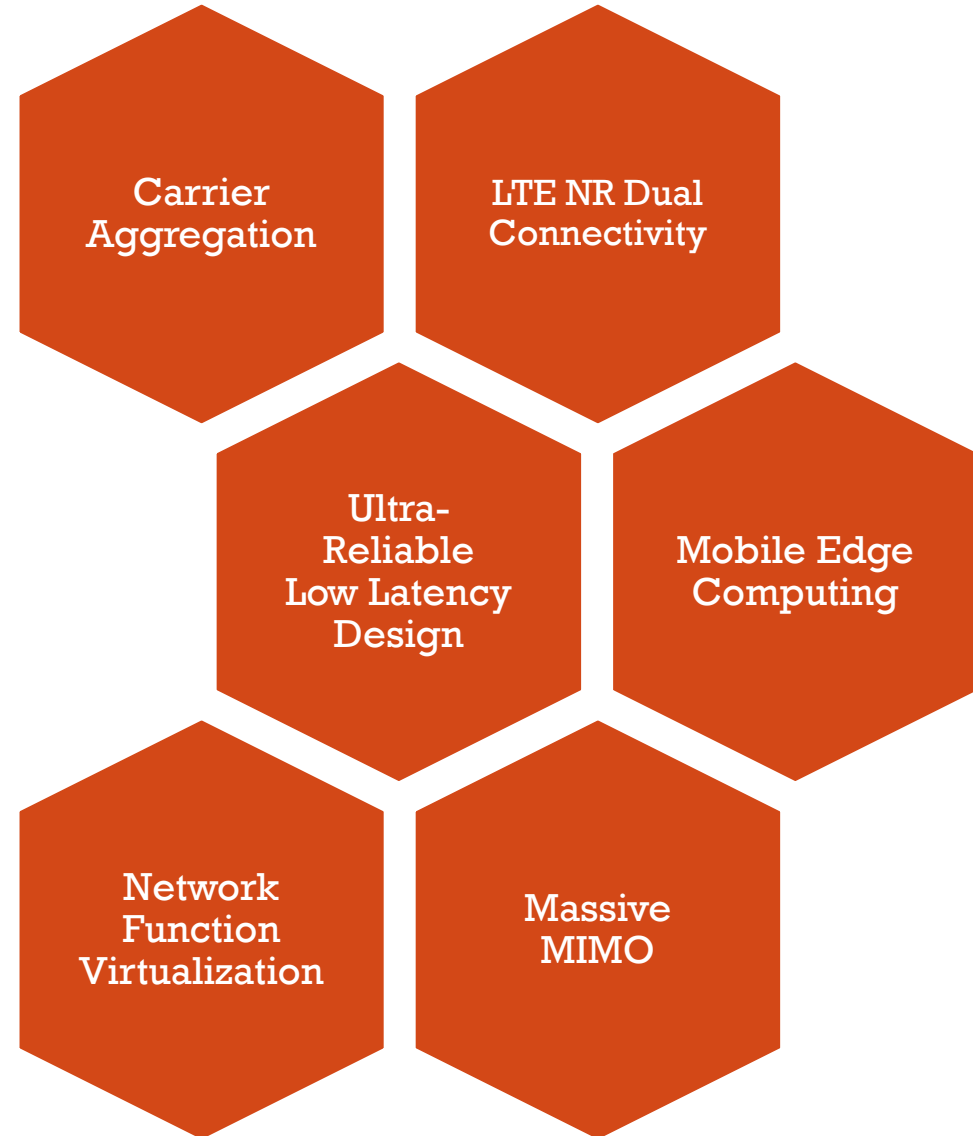

CORE NETWORK OVERVIEW

CORE NETWORK FUNCTIONS

Device & SIM Authentication

Allow only legitimate devices to access network services.

How?

Use encryption algorithms between device & Core Network

Data Connectivity & Mobility

Act as Gateway to internet to enable data services on devices

How?

Anchor point for Data service registration & IP connectivity

CORE NETWORK FUNCTIONS (CONTD.)

Charging aka Billing

Allow accounting of network services used by users on real time or monthly basis.

How?

Detection of application traffic (DPI) (HTTP/HTTPS) and applying pre-defined rules on traffic.

5G - DRIVERS & TECHNOLOGY ENABLERS

5GCN AKA 5G CORE NETWORK

5GC	Network Function
AMF	Access and Mobility Management Function
UDM	Unified Data Management
NRF	NF Repository Function
SMF	Session Management Function
PCF	Policy Control Function
UPF	User Plane Function
AF	Application Function
AUSF	Authentication Server Function
NSSF	Network Slice Selection Function