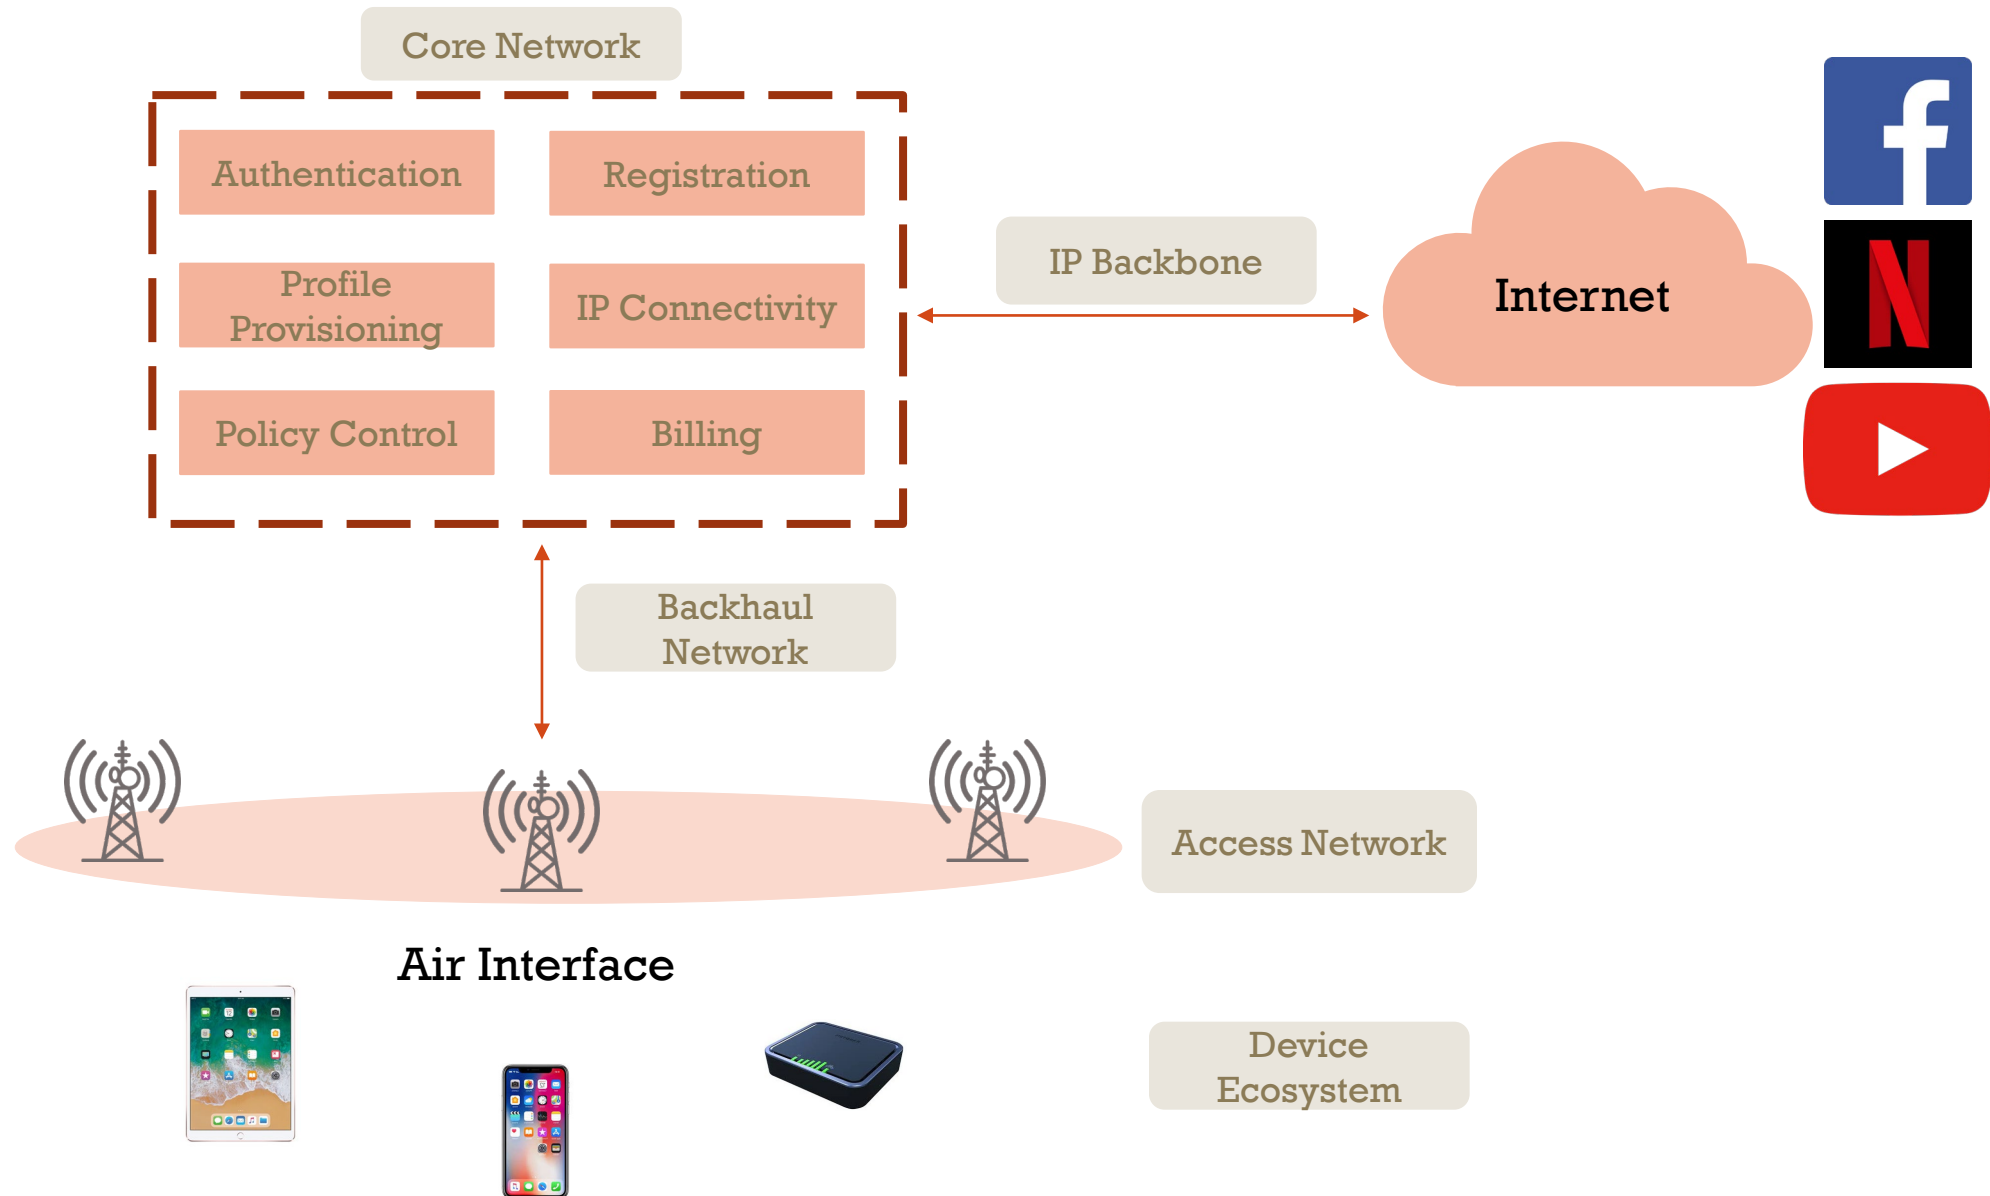

CORE NETWORK

Rahul Pal

Packet Core Design

T-Mobile USA

MOBILE EVOLUTION TO 5G

CORE NETWORK EVOLUTION TO 5G

<p>Voice centric NW</p> <p>Advance Mobile Phone Service (AMPS)</p> <p>Analog transmission of signal</p>	<p>SS7/IP based Data NW</p> <p>Circuit Switch Support for Voice</p> <p>Control Plane - SGSN, GGSN, PCRF, HLR, MSC, VLR</p> <p>User Plane - GGSN</p>	<p>All IP Data Network</p> <p>Direct Tunnel, Voice over Circuit Switch</p> <p>Control Plane - SGSN, GGSN, PCRF, HLR, MSC, VLR</p> <p>User Plane - GGSN</p>	<p>All IP Data Network</p> <p>Voice over LTE, Circuit Switch Support for Voice</p> <p>Control Plane - MME, SPGW, PCRF, HSS</p> <p>User Plane - SPGW</p>	<p>All IP Data Network</p> <p>Control & User plane separation</p> <p>Control Plane - AMF, SMF, PCF, UDM</p> <p>User Plane - UPF</p>
---	---	--	---	---

CORE NETWORK OVERVIEW

CORE NETWORK FUNCTIONS

Device & SIM Authentication

Allow only legitimate devices to access network services.

How?

Use encryption algorithms between device & Core Network

Data Connectivity & Mobility

Act as Gateway to internet to enable data services on devices

How?

Anchor point for Data service registration & IP connectivity

CORE NETWORK FUNCTIONS (CONTD.)

Charging aka Billing

Allow accounting of network services used by users on real time or monthly basis.

How?

Detection of application traffic (DPI) (HTTP/HTTPS) and applying pre-defined rules on traffic.

5G - DRIVERS & TECHNOLOGY ENABLERS

5GCN AKA 5G CORE NETWORK

5GC	Network Function
AMF	Access and Mobility Management Function
UDM	Unified Data Management
NRF	NF Repository Function
SMF	Session Management Function
PCF	Policy Control Function
UPF	User Plane Function
AF	Application Function
AUSF	Authentication Server Function
NSSF	Network Slice Selection Function