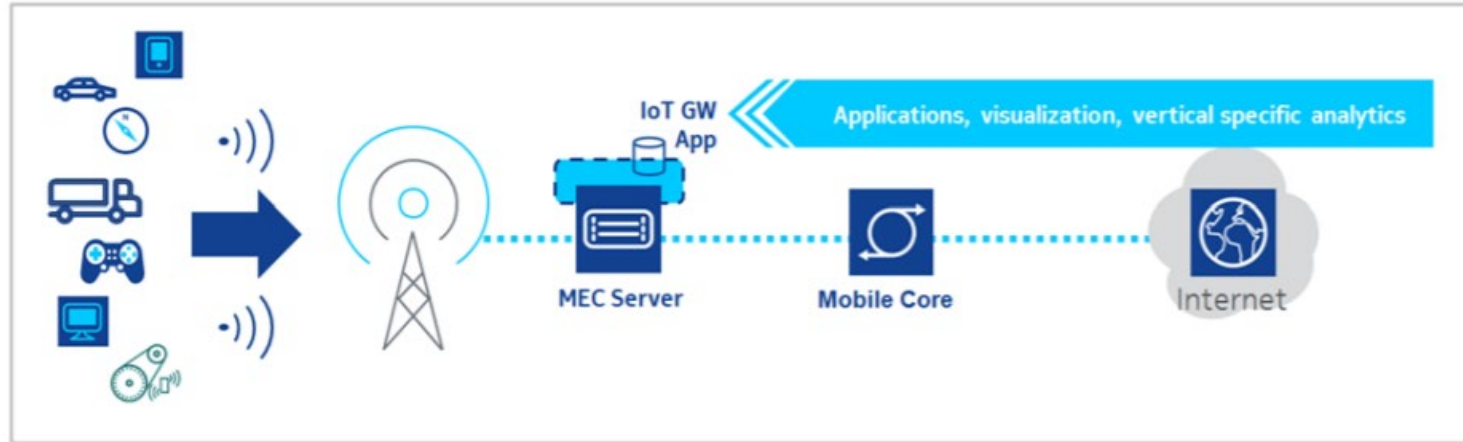

How?

Detection of application traffic (DPI) (HTTP/HTTPS) and applying pre-defined rules on traffic.

5G - DRIVERS & TECHNOLOGY ENABLERS

5GCN AKA 5G CORE NETWORK

5GC	Network Function
AMF	Access and Mobility Management Function
UDM	Unified Data Management
NRF	NF Repository Function
SMF	Session Management Function
PCF	Policy Control Function
UPF	User Plane Function
AF	Application Function
AUSF	Authentication Server Function
NSSF	Network Slice Selection Function

Key Principals

MOBILE EDGE COMPUTING (MEC)

NETWORK SLICING

Low Latency Slice

UPF

UDM

AUSF

PCF