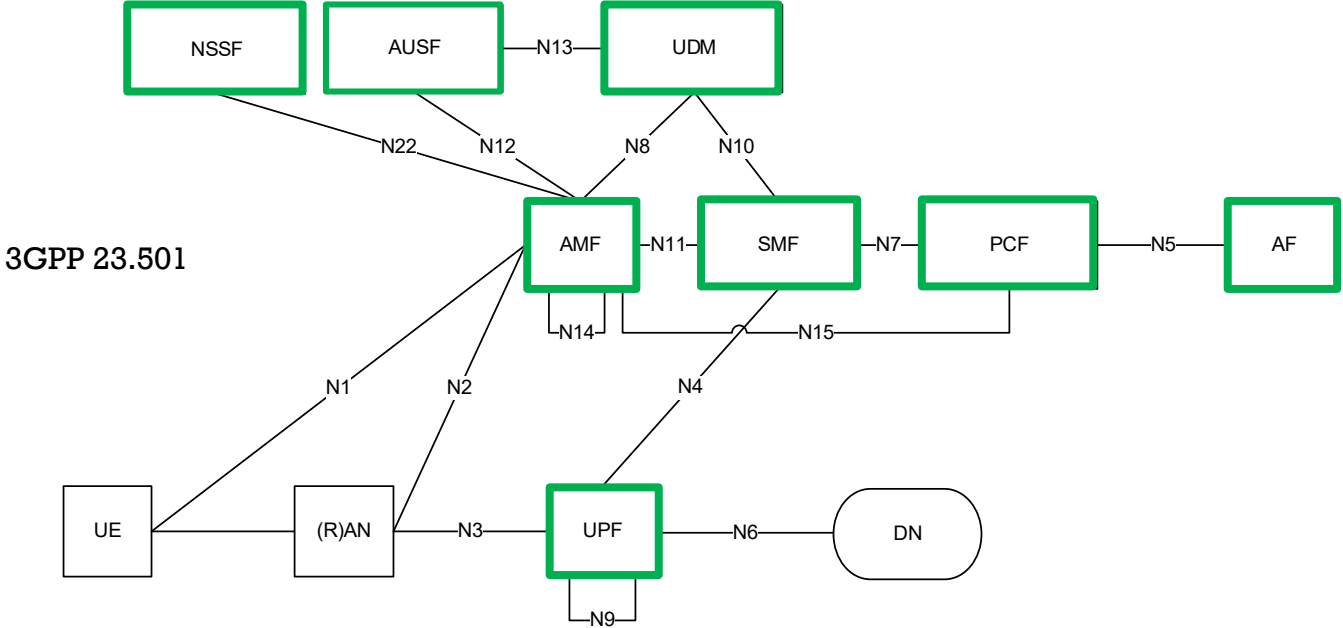

Act as Gateway to internet to enable data services on devices

How?

Anchor point for Data service registration & IP connectivity

CORE NETWORK FUNCTIONS (CONTD.)

Charging aka Billing

Allow accounting of network services used by users on real time or monthly basis.

How?

Detection of application traffic (DPI) (HTTP/HTTPS) and applying pre-defined rules on traffic.

5G - DRIVERS & TECHNOLOGY ENABLERS

5GCN AKA 5G CORE NETWORK

5GC	Network Function
AMF	Access and Mobility Management Function
UDM	Unified Data Management
NRF	NF Repository Function
SMF	Session Management Function
PCF	Policy Control Function
UPF	User Plane Function
AF	Application Function
AUSF	Authentication Server Function
NSSF	Network Slice Selection Function

Key Principals

MOBILE EDGE COMPUTING (MEC)

NETWORK SLICING

Low Latency Slice

UPF

UDM

AUSF

PCF

SMF

AMF

Internet

IoT Slice

UPF

UDM

AUSF

PCF