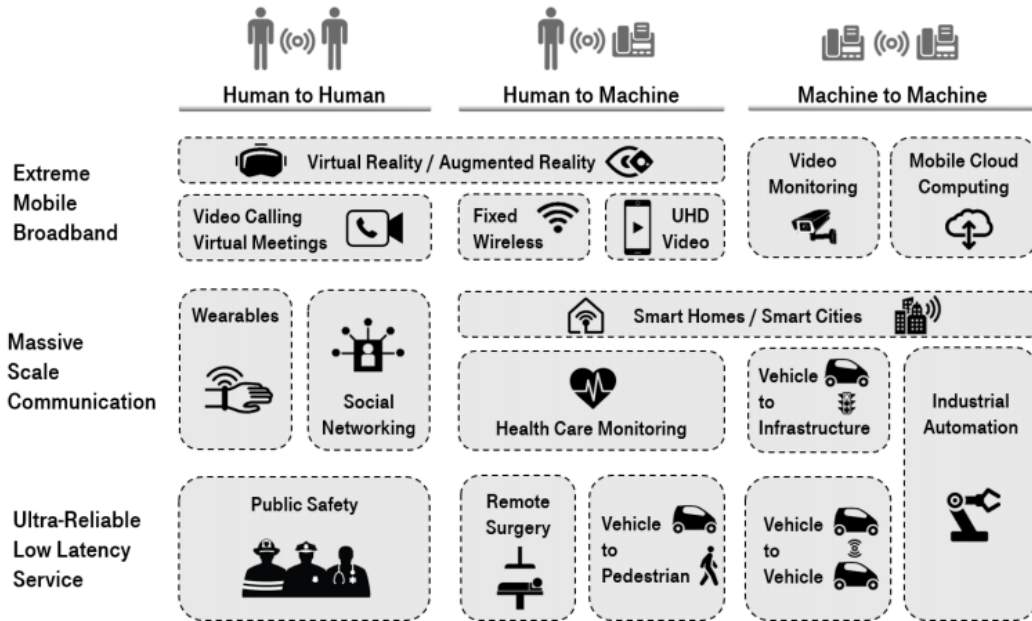

CORE NETWORK OVERVIEW

CORE NETWORK FUNCTIONS

Device & SIM Authentication

Allow only legitimate devices to access network services.

How?

Use encryption algorithms between device & Core Network

Data Connectivity & Mobility

Act as Gateway to internet to enable data services on devices

How?

Anchor point for Data service registration & IP connectivity

CORE NETWORK FUNCTIONS (CONTD.)

Charging aka Billing

Allow accounting of network services used by users on real time or monthly basis.

Prepaid Plans/Postpaid Plans

How?

Create charging data records for each user.

New Offers & Services

Identify traffic and create new plans and offers for customers.

Free Music Streaming
Video streaming @ 480p

How?

Detection of application traffic (DPI) (HTTP/HTTPS) and applying pre-defined rules on traffic.

5G - DRIVERS & TECHNOLOGY ENABLERS

5GCN AKA 5G CORE NETWORK

5GC	Network Function
AMF	Access and Mobility Management Function
UDM	Unified Data Management
NRF	NF Repository Function
SMF	Session Management Function
PCF	Policy Control Function
UPF	User Plane Function
AF	Application Function
AUSF	Authentication Server Function
NSSF	Network Slice Selection Function